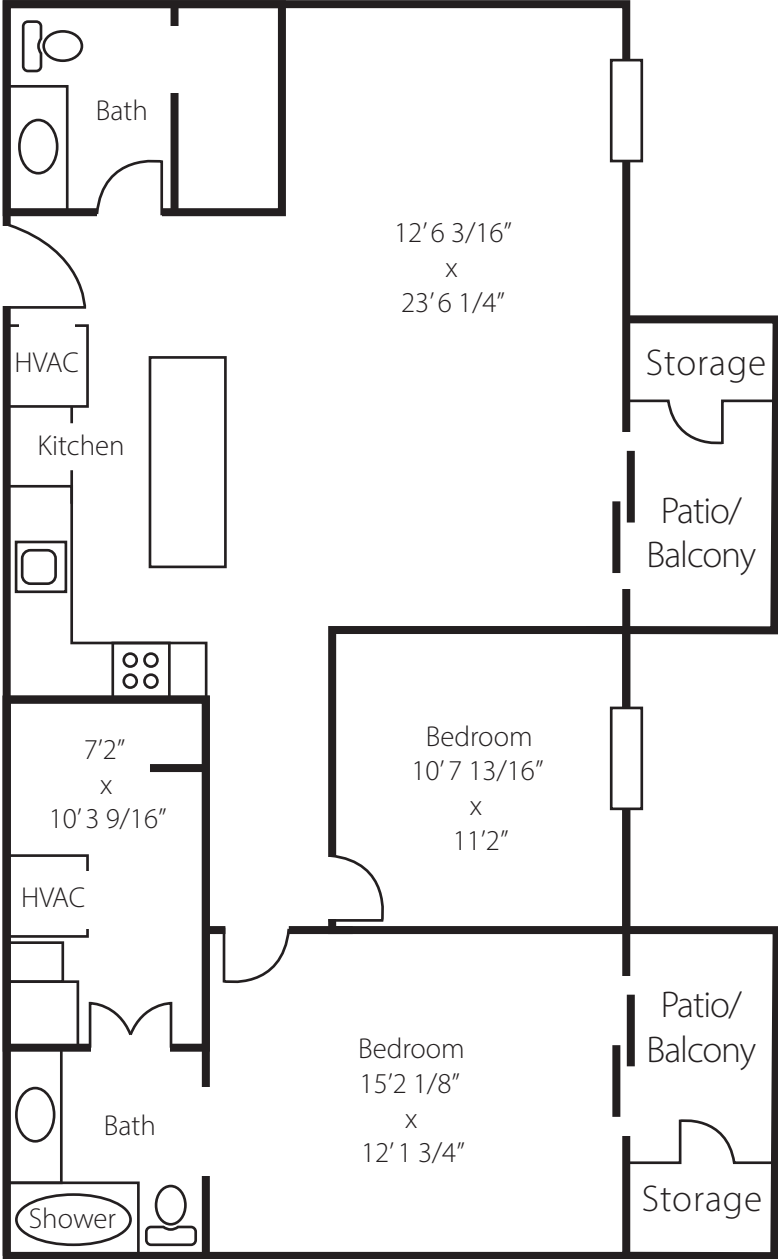

# Apartment

## Two Bedroom Ultra\*

- 1,200 square feet
- 2 bedrooms
- 2 full baths

\*Limited Inventory