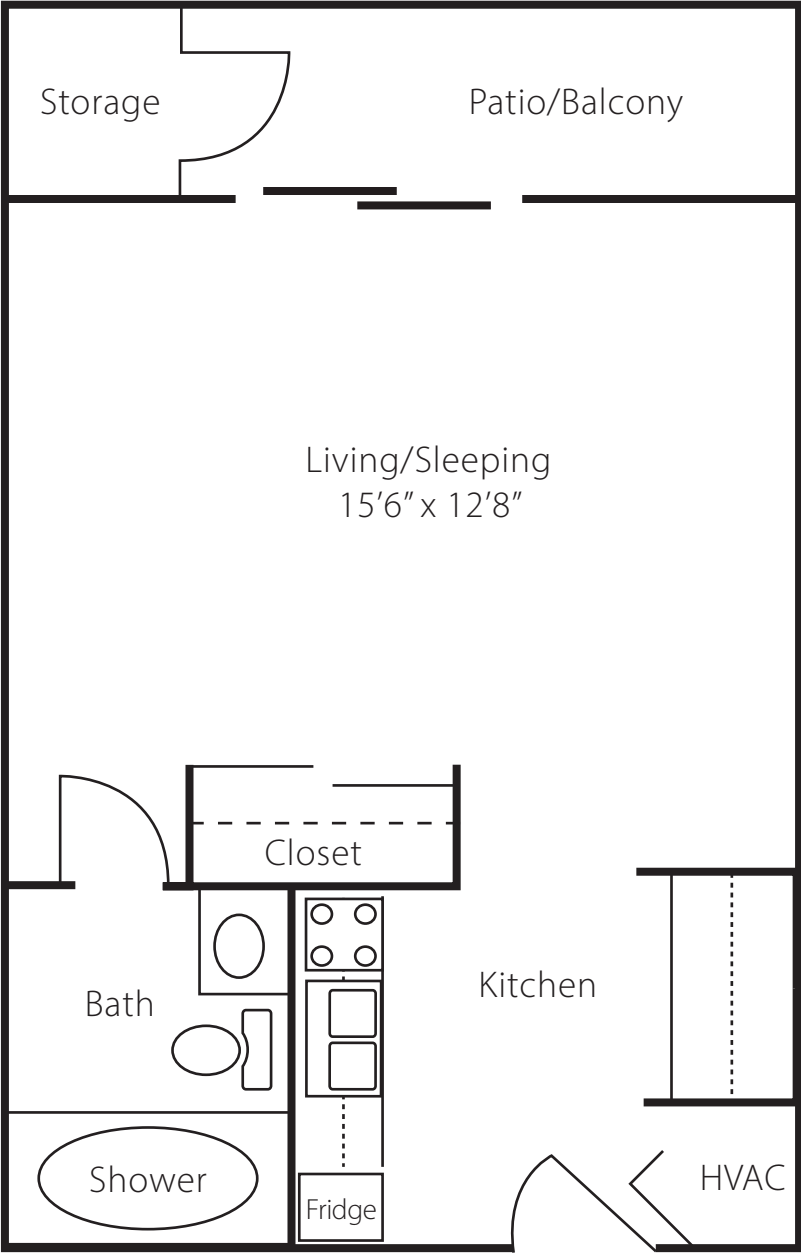

# Apartment

## Studio\*

- 405 square feet
- 1 full bath

*\*Limited Inventory*